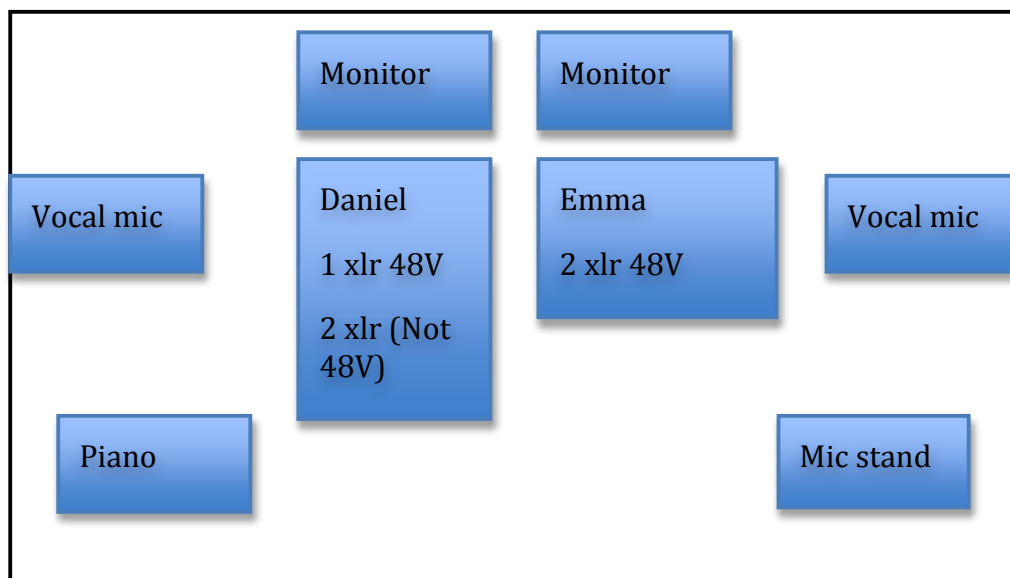

Daniel & Emma Reid Tech Rider

Daniel: Baritone and soprano saxophones, piano, accordion and vocal

Emma: Fiddle, viola and vocal

We need:

2 xlr for 2 separet dpa mic's for fiddle and viola (48V)

1 xlr for dpa 48V soprano saxophone

1 xlr for bariton saxophone (not 48V)

1 xlr for accordion (not 48V)

2 vocal mics on stand

1 extra mic stand (for Emma's instrument holders)

Piano or digital piano (not required)

2 monitors separate systems

Phantom power

Reverb

For queries contact:

Daniel Reid

brev.daniel@gmail.com

+46 709 566 191