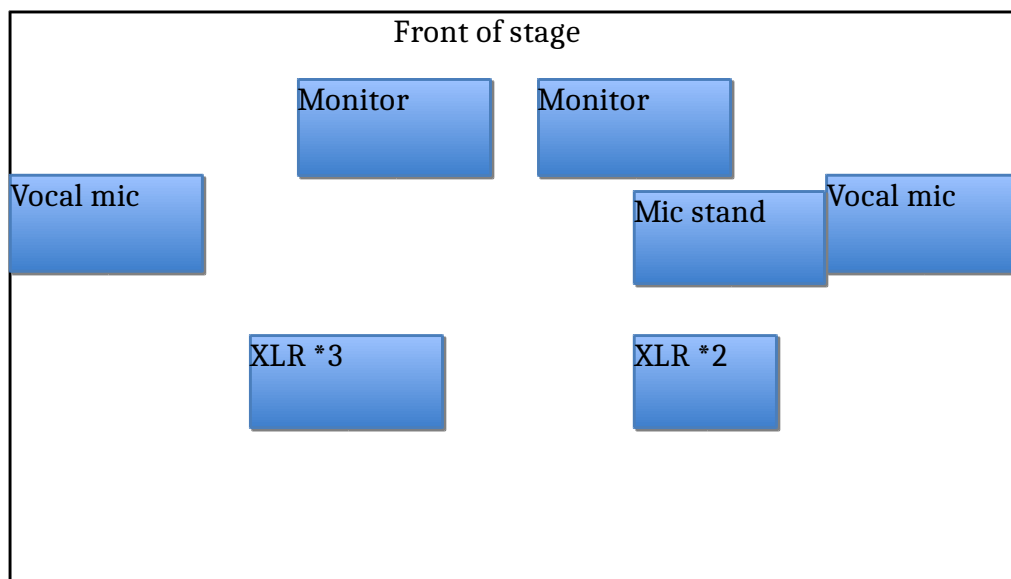

Daniel & Emma Tech Rider

Daniel: Baritone and soprano saxophones, accordion, vocals

Emma: Fiddle, Handanger fiddle, viola, vocals

(we will use a piano if there is one, but this is no requirement)

We need:

2 vocal mics on stands

2 XLR with phantom power for Daniels DPA bugs

1 XLR (**without** phantom power) for accordion

2 XLR with phantom power for Emmas DPA bugs

1 extra mic stand (for Emma's instrument holders)

Phantom power

Reverb

For queries please contact:

Daniel Reid

daniel@danielemma.se

+46 (0)709 566191