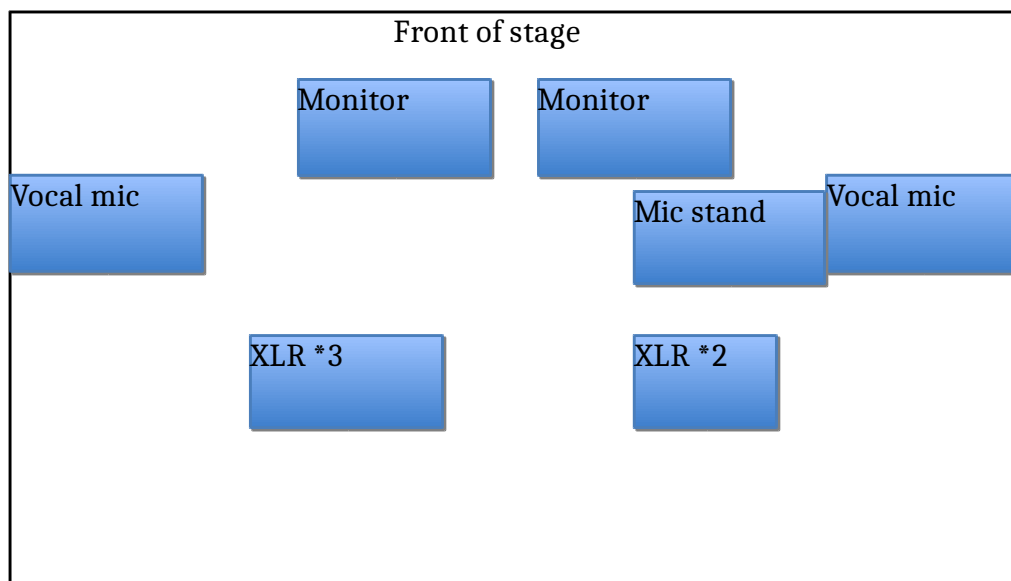

Daniel & Emma Tech Rider

Daniel: Baritone and soprano saxophones, accordion, vocals

Emma: Fiddle, Handanger fiddle, viola, vocals

(we will use a piano if there is one, but this is no requirement)

We need:

2 vocal mics on stands

2 XLR with phantom power for Daniels DPA bugs

1 XLR (**without** phantom power) for accordion

2 XLR with phantom power for Emmas DPA bugs

1 extra mic stand (for Emma's instrument holders)

Phantom power

Reverb

For queries please contact:

Daniel Reid

daniel@danielemma.se

+46 (0)709 566191